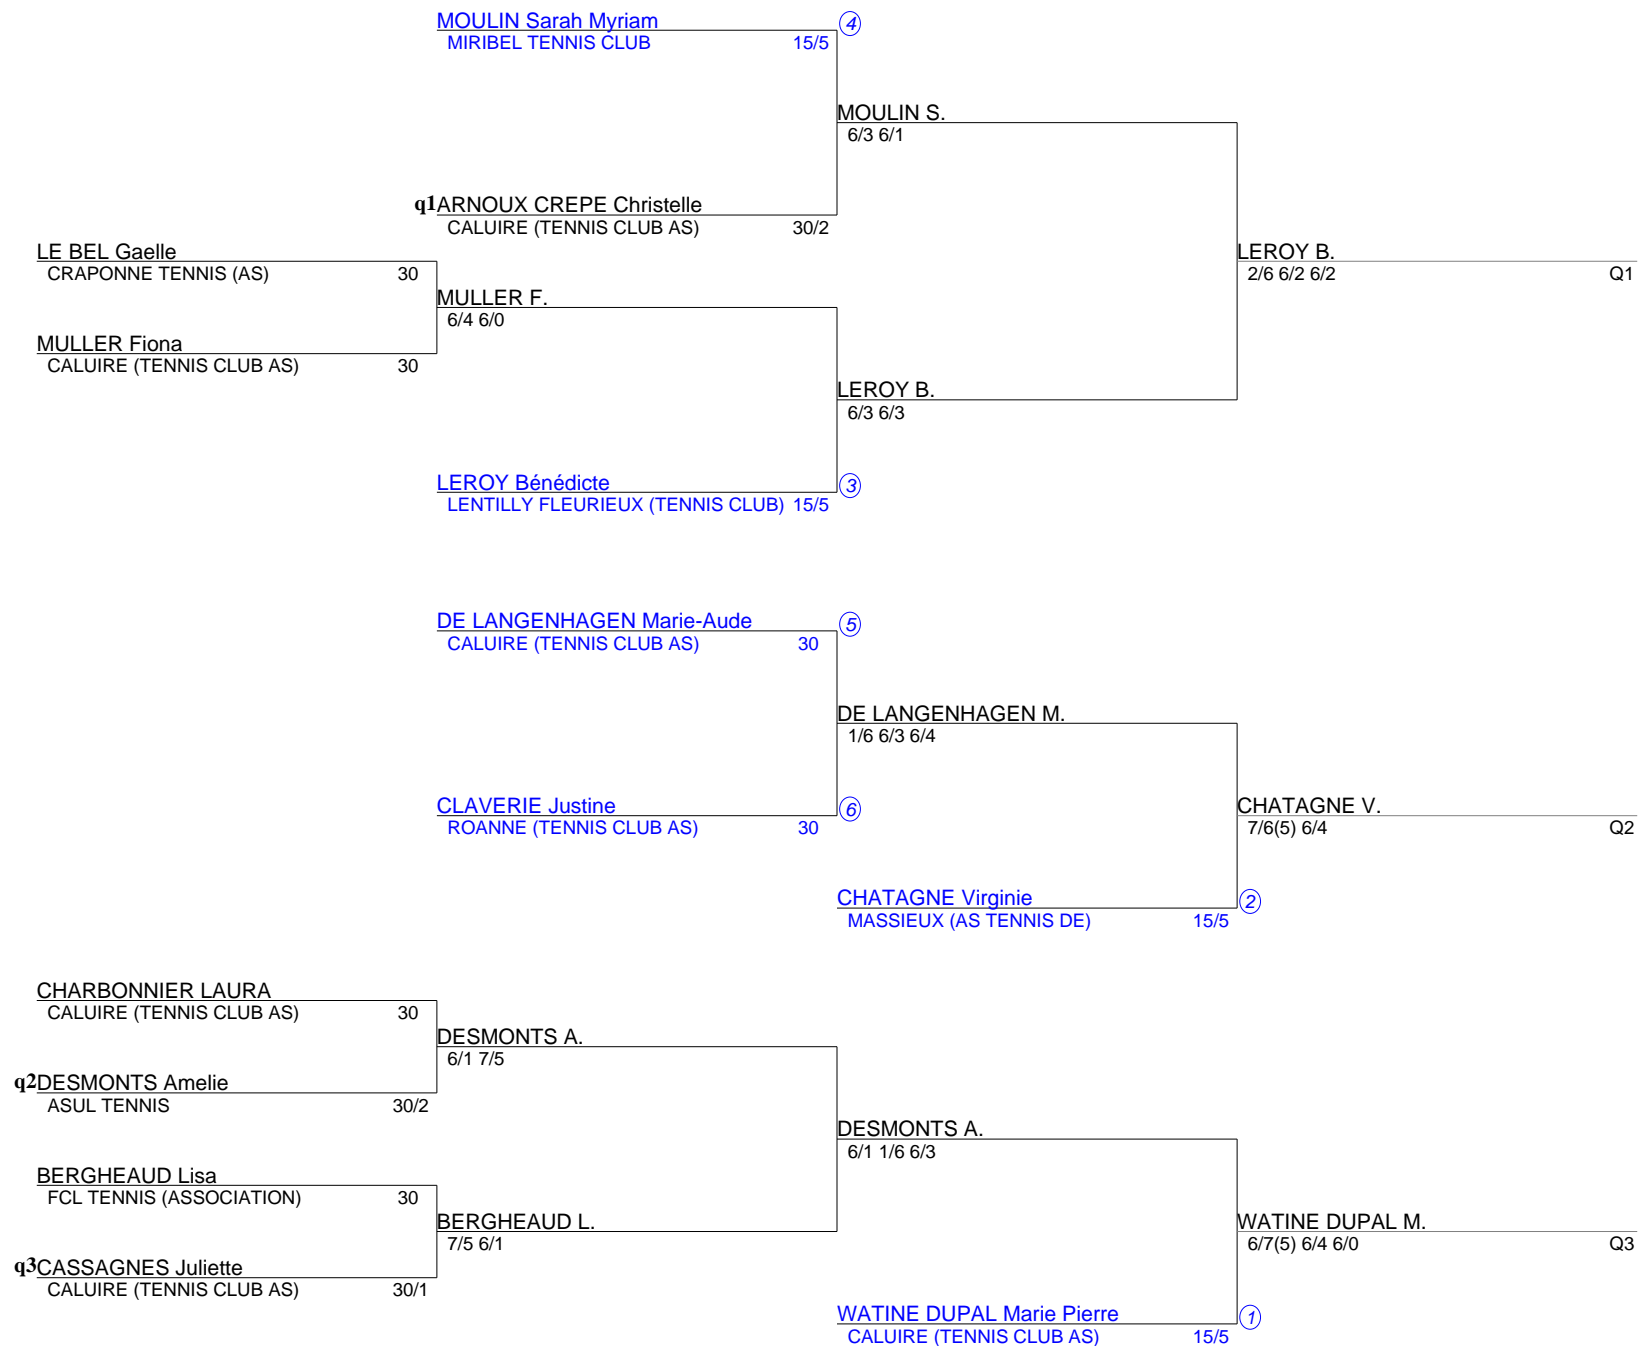

TOURNOI TENNIS CLUB AS CALUIRE
 Simple Dames Senior
 1. TABLEAU NC A 30/4 (Tableau 1)

TOURNOI TENNIS CLUB AS CALUIRE
Simple Dames Senior
2. TABLEAU 30/3 A 30/1 (Tableau 1)

TOURNOI TENNIS CLUB AS CALUIRE
Simple Dames Senior
3. TABLEAU 30 A 15/5 (Tableau 1)

TOURNOI TENNIS CLUB AS CALUIRE
 Simple Dames Senior
 4. TABLEAU 15/4 A 15/1 (Tableau 1)

TOURNOI TENNIS CLUB AS CALUIRE
Simple Dames Senior
5. TABLEAU FINAL (Tableau 1)