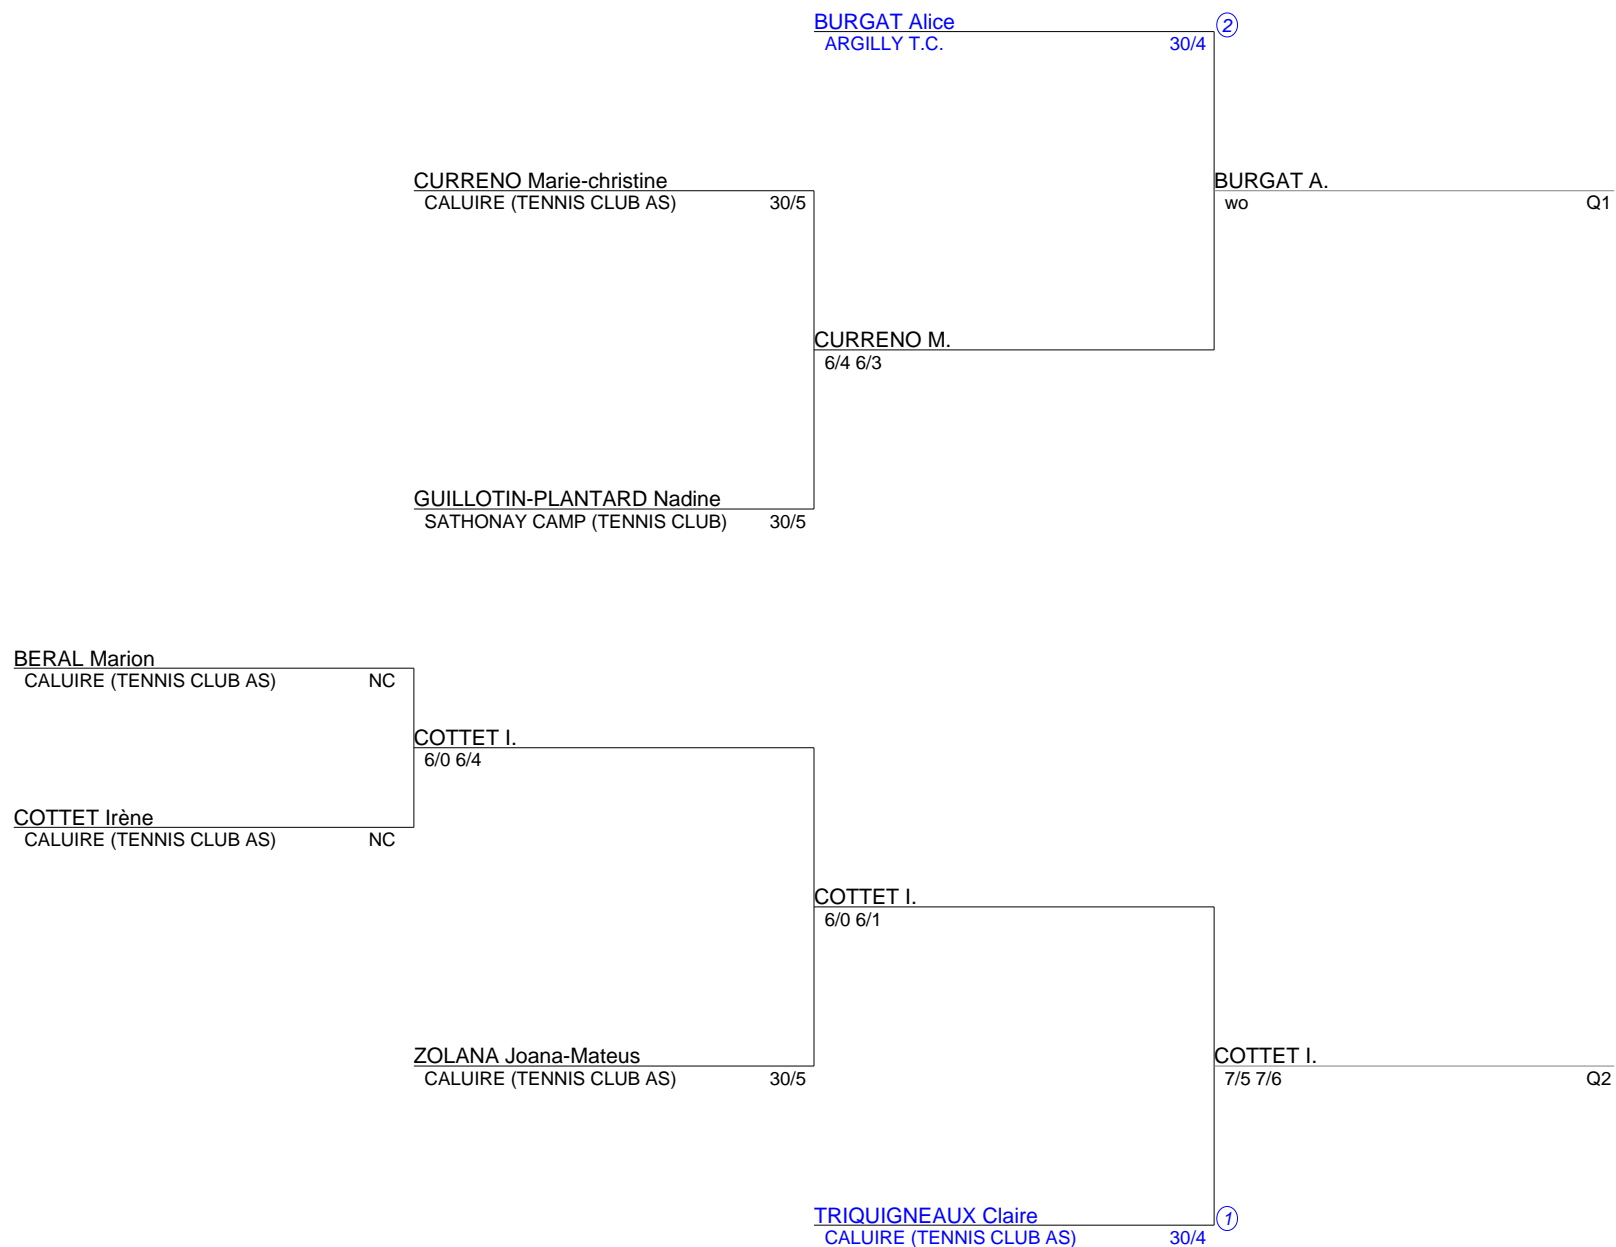

TOURNOI TENNIS CLUB AS CALUIRE
 Simple Dames Senior
 1. TABLEAU NC A 30/4 (Tableau 1)

TOURNOI TENNIS CLUB AS CALUIRE
Simple Dames Senior
2. TABLEAU 30/3 A 30/1 (Tableau 1)

TOURNOI TENNIS CLUB AS CALUIRE
Simple Dames Senior
3. TABLEAU 30 A 15/5 (Tableau 1)

TOURNOI TENNIS CLUB AS CALUIRE
 Simple Dames Senior
 4. TABLEAU 15/4 A 15/1 (Tableau 1)

TOURNOI TENNIS CLUB AS CALUIRE
Simple Dames Senior
5. TABLEAU FINAL (Tableau 1)